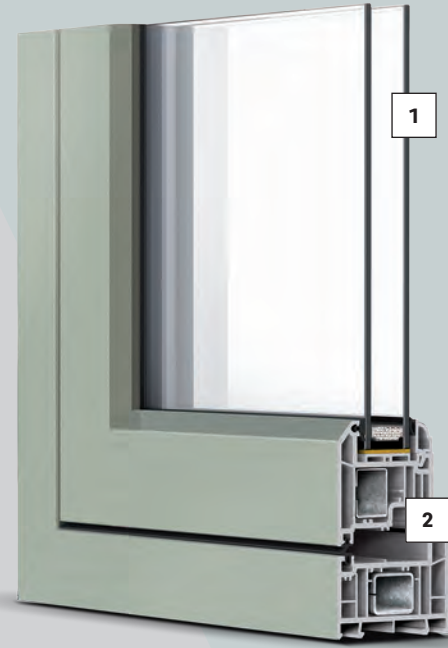

## Attention to detail

Visage Rio Flush Sash windows feature clean lines and slim frames designed to enhance the aesthetics of your property. A choice of modern and traditional handles and fittings are available to create the look that suits your home's decor and style.

Available in a classic chamfered frame, they are glazed with low sight-line beads and gaskets, allowing more natural light into the room.

Other Visage Rio Flush Sash window design choices include matching single and French double doors. Heritage Georgian bars are also an option to create a period look.