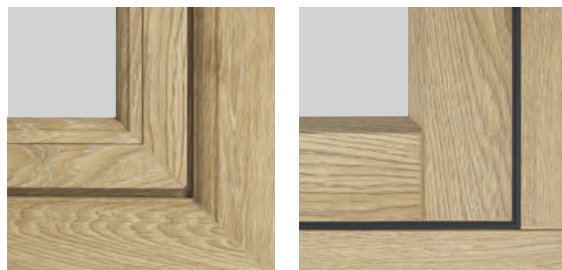

Timber-look joint

Visage Rio Flush Sash windows feature a cleverly engineered jointing and welding process that replicates the look of a traditional timber corner joint, but with the high strength of a PVCu frame.

Inside

Outside