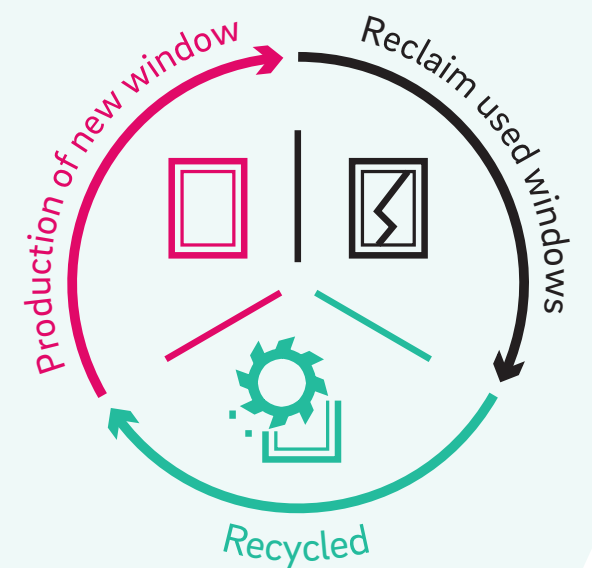

Add a choice of heritage, classic or modern handle designs and you can truly personalise Visage Rio Flush Sash windows to suit your home and your style.

97,000  
tonnes of  
CO<sub>2</sub> saved  
per year

## Sustainability

As a Global manufacturer of PVCu profiles, REHAU is conscious of the impact their actions have on people and the environment.

The use of recycled materials is one of REHAU's strategic objectives and we are committed in supporting that objective by leading change in the attitudes towards and accessibility of recycling.